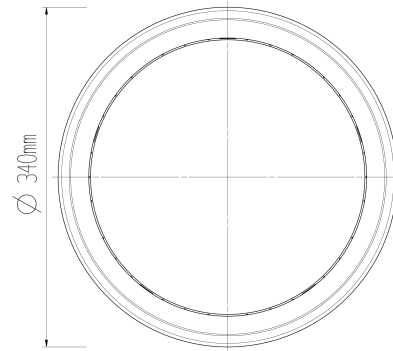

PRODUCT SHEET

Ancha Round 2500lm 830 110° 30W Dark Grey Quickconnect
Art. no: 2350-110-7

Lighting Solutions

Ancha Round 2500lm 830 110° 30W Dark Grey Quickco

SPECIFICATIONS

Lightsource Type:	LED (built in)
System Power [W]:	30W
CCT (Color Temperature):	3000K
CRI / Ra:	80
Lumen Output:	2449lm
Lumen LED (tc=25):	2500lm
Beam Angle:	110°
Lens (Diffuser):	Opal
Dimming:	None
System Voltage [V]:	230V 50Hz
Connection:	QuickConnect
Mounting:	Surface, Wall, Ceiling
Lumen/W:	82lm/W
Color:	Dark Grey
Height [mm]:	50mm
Width [mm]:	340mm
Weight [kg]:	1,77kg