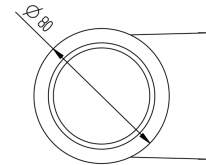

PRODUCT SHEET

Gemma GU10 up or down 45° max 35W Dark Grey
Art. no: 2385-45-7

Gemma GU10 up or down 45° max 35W Dark Grey

SPECIFICATIONS

Lightsource Type:	Lightsource not included
Max. Power [W]:	35
Socket / Cap-Base:	GU10
Beam Angle:	45°
Lens (Diffuser):	Clear
Dimming:	Light bulb dependent
System Voltage [V]:	230V 50Hz
Connection:	Terminal
Mounting:	Surface, Wall
Color:	Dark Grey
Length [mm]:	105mm
Height [mm]:	80mm
Diameter [mm]:	90mm
Weight [kg]:	0,4kg