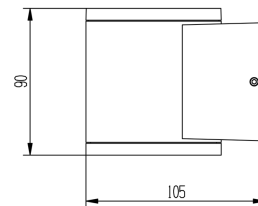

PRODUCT SHEET

Gemma GU10 up or down 45° max 35W Dark Grey
Art. no: 2385-45-7

Gemma GU10 up or down 45° max 35W Dark Grey

SPECIFICATIONS

Lightsource Type:	Lightsource not included
Max. Power [W]:	35
Socket / Cap-Base:	GU10
Beam Angle:	45°
Lens (Diffuser):	Clear
Dimming:	Light bulb dependent
System Voltage [V]:	230V 50Hz
Connection:	Terminal
Mounting:	Surface, Wall
Color:	Dark Grey
Length [mm]:	105mm
Height [mm]:	80mm
Diameter [mm]:	90mm
Weight [kg]:	0,4kg