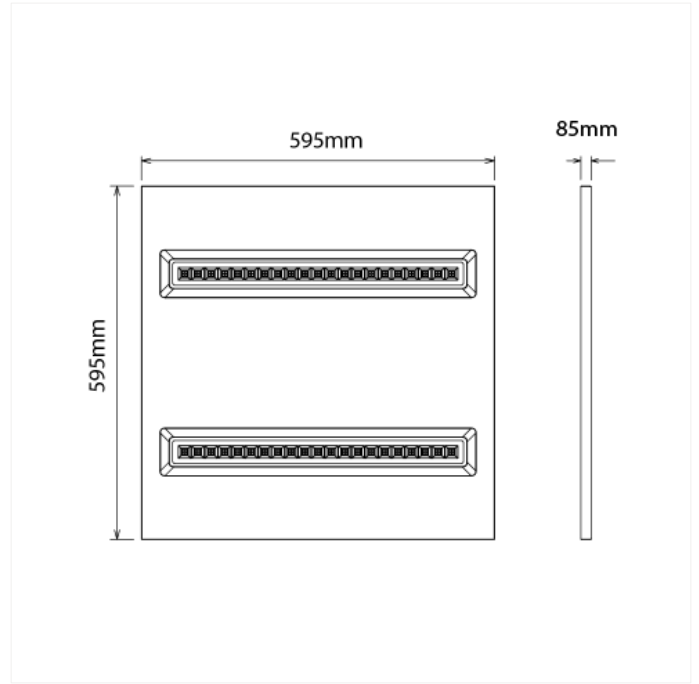

FDV SPEC SHEET

Relax Par
Art. no: 799-2-02-3

Relax Par

Art. no: 799-2-02-3

LIGHT TECHNICAL

Lightsource Type:	LED (built in)
Lumen LED (tc=25):	6800
CCT (Color Temperature):	4000
CRI / Ra:	80
Color Code:	840
Lens (Diffuser):	Louvre

MOUNTING / CONNECTION

Connection:	18i3 Quick connection
Mounting:	Recessed, Ceiling

PRODUCT

Ingress Protection:	IP20
Color:	White
Length [mm]:	595
Height [mm]:	85
Width [mm]:	595

ELECTRICAL DATA

Dimming:	None
System Power [W]:	39
System Voltage [V]:	230V 50Hz
Protection Class:	1
Max load pr circuit - B10:	21
Max load pr circuit - B16:	34
Max load pr circuit - C10:	35
Max load pr circuit - C16:	57
Leakage current [mA]:	0,3
Inrush current I _{max} [A]:	23
Inrush current time [µs]:	176
Socket / Cap-Base:	N/A