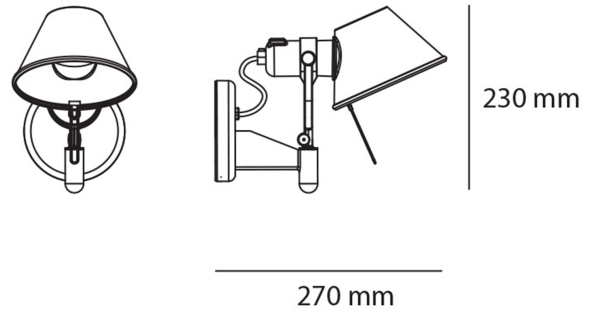

PRODUCT SHEET

Tolomeo Faretto - with switch on-off Aluminium
Art. no: A029250

Lighting Solutions

Tolomeo Faretto - with switch on-off Aluminium

Wall support in polished aluminium; diffuser in matt anodised aluminium

SPECIFICATIONS

Lightsource Type:	Lightsource not included
Max. Power [W]:	77
Socket / Cap-Base:	E27
Dimming:	Light bulb dependent
System Voltage [V]:	230V 50Hz
Connection:	Terminal
Mounting:	Wall
Color:	Aluminium
Height [mm]:	230mm
Width [mm]:	250mm