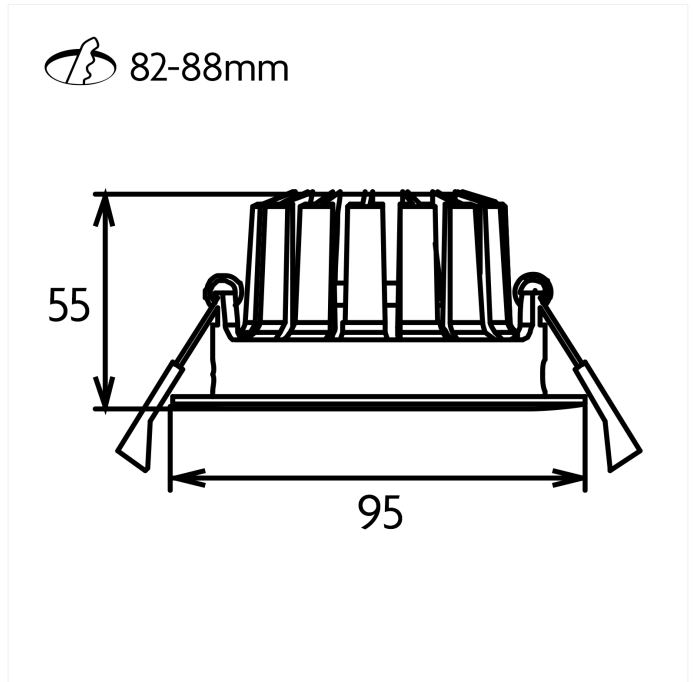

PRODUCT FAMILY SHEET

Acrux Adjustable

Acrux Adjustable

Adjustable downlight with IP54 classification. Low glare and secluded light source and with modern reflector. Suitable for all rooms included bathroom. Complete with dimmable driver and quick connect for easy installation.

VERSIONS

Art.No	Effect [W]	Cold Lumen [lm]	Lumen Output [lm]	CCT [K]	Beam Angle [°]	Lens Difuser	CRI [>]	Color	Light Control	Connection
2102-36-2	10	650	650	2700	36°	Clear	90	Black	Phase-Cut	QuickConnect
2102-36-3	10	650	650	2700	36°	Clear	90	White	Phase-Cut	QuickConnect