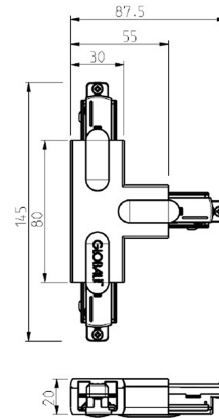

PRODUCT SHEET

Global T-feed Right (outside) 1-circuit GR

Art. no: GB36-1

Lighting Solutions

Global T-feed Right (outside) 1-circuit GR

SPECIFICATIONS

Product:	T-Feed Right Outside
Dimmable:	No
Color:	Grey
Length:	145mm
Height:	20mm
Width:	85mm
Weight:	0,1kg