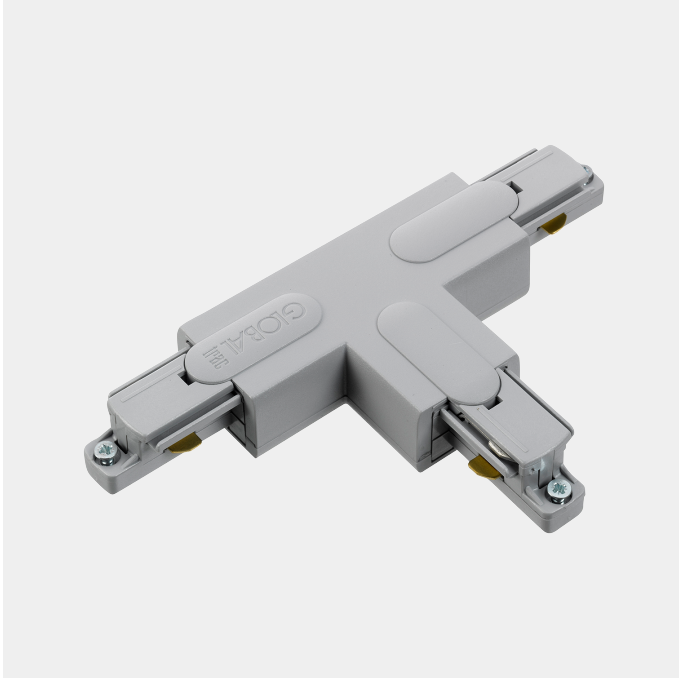

PRODUCT SHEET

Global T-feed Right (outside) 1-circuit GR

Art. no: GB36-1

Lighting Solutions

Global T-feed Right (outside) 1-circuit GR

SPECIFICATIONS

Product:	T-Feed Right Outside
Dimmable:	No
Color:	Grey
Length:	145mm
Height:	20mm
Width:	85mm
Weight:	0,1kg