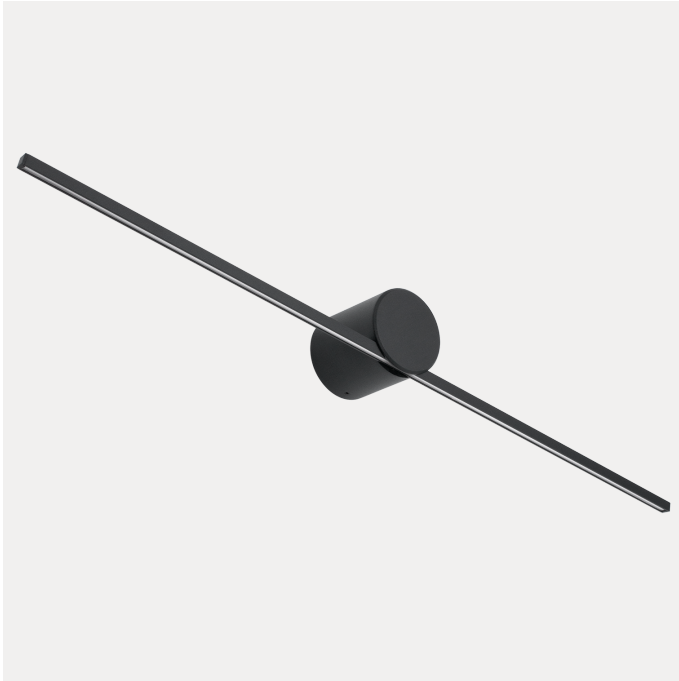

PRODUCT FAMILY SHEET

Hali

Lighting Solutions

Hali

Dimmable modern bathroom fixture for mounting over mirror. Available in 600mm and 900mm lengths. Black or white color.

VERSIONS

Art.No	Effect [W]	Cold Lumen [lm]	Lumen Output [lm]	CCT [K]	Beam Angle [°]	Lens Difuser	CRI [>]	Color	Light Control	Connection
6995-01-2	6	550	280	3000	120	Opal	80	Black	Phase-Cut	QuickConnect
6995-01-3	6	550	280	3000	120	Opal	80	White	Phase-Cut	QuickConnect
6996-01-3	10	1000	460	3000	120	Opal	80	White	Phase-Cut	QuickConnect
6996-01-2	10	980	460	3000	120	Opal	80	Black	Phase-Cut	QuickConnect