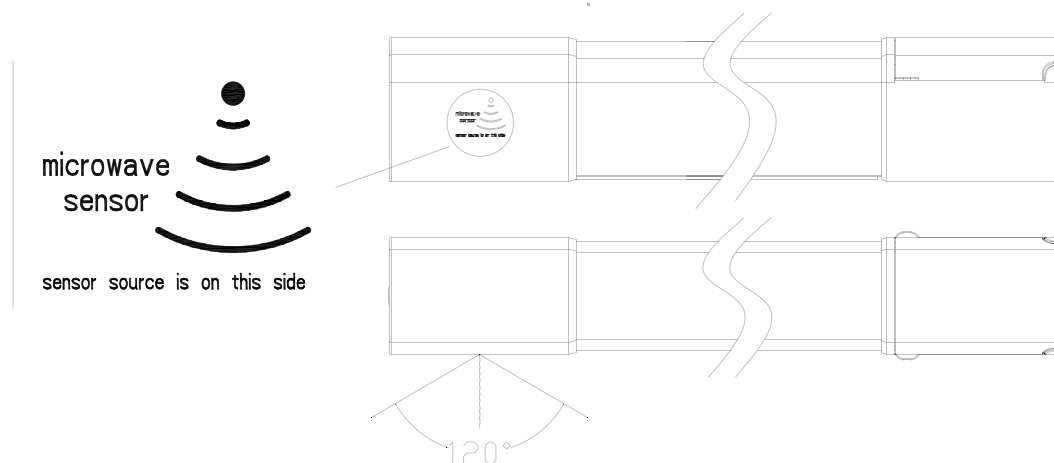

PLUTO SENSOR Series

Product size:

Functional introduction:

*Features:

- 1)The light will be switched on when you get into detecting range, and time delay is 60 seconds (the time won't be extended even you're detected again during this 60seconds);
- 2)At the height of 3 meters, The detecting range is 1-4.5 meters (under circumstance without EMI), Operating temperature:-20°C to 45°C

Socket (Max. 2000W)

Installation information 1:

Wiring diagram:

First: open the waterproof box cover.

Second: the wire go through the waterproof cover.

Third: screw the wire into the terminal.

Fourth: the waterproof cover assembly in place.

制作要求：

材质：80g双胶纸

印刷：单色黑色印刷，灰色#eeeeee

尺寸：210*285mm A4正反面

料号：

***Installation Notice:**

- 1) Can not install in circumstance with strong EMI;
- 2) Avoid the continuous moving objects within detecting scope;
- 3) The detecting range can get through the concrete wall, please take usage environment into consideration when fix the light.