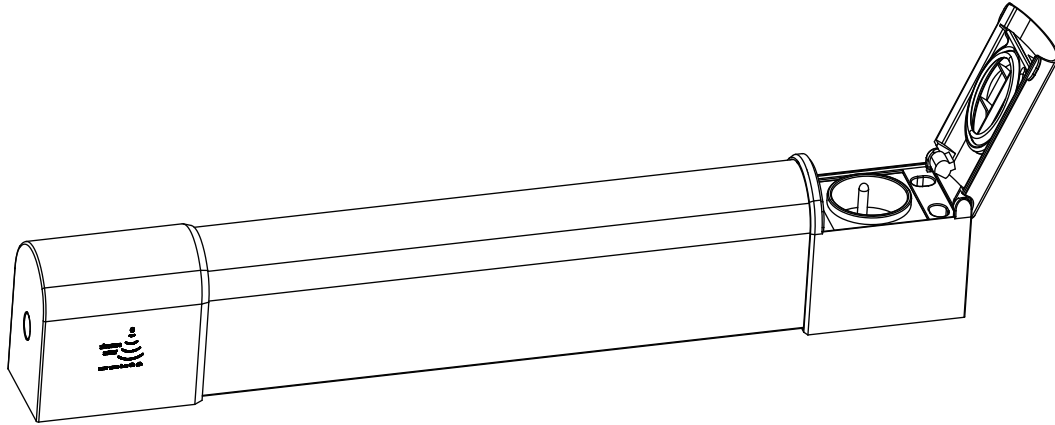

PLUTO SENSOR Series

Product size:

Functional introduction:

*Features:

- 1)The light will be switched on when you get into detecting range, and time delay is 60 seconds (the time won't be extended even you're detected again during this 60seconds);
- 2)At the height of 3 meters, The detecting range is 1-4.5 meters (under circumstance without EMI), Operating temperature:-20°C to 45°C

Socket (Max. 2000W)

Installation information 1:

Wiring diagram:

First: open the waterproof box cover.

Second: the wire go through the waterproof cover.

Third: screw the wire into the terminal.

Fourth: the waterproof cover assembly in place.

制作要求：

材质：80g双胶纸

印刷：单色黑色印刷，灰色#eeeeee

尺寸：210*285mm A4正反面

料号：

***Installation Notice:**

- 1) Can not install in circumstance with strong EMI;
- 2) Avoid the continuous moving objects within detecting scope;
- 3) The detecting range can get through the concrete wall, please take usage environment into consideration when fix the light.