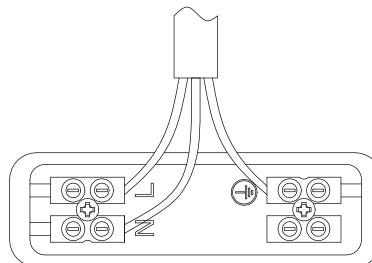

PLUTO SENSOR Series

Product size:

Functional introduction:

*Features:

- 1)The light will be switched on when you get into detecting range, and time delay is 60 seconds (the time won't be extended even you're detected again during this 60seconds);
- 2)At the height of 3 meters, The detecting range is 1-4.5 meters (under circumstance without EMI), Operating temperature:-20°C to 45°C

Socket (Max. 2000W)

Installation information 1:

Wiring diagram:

First: open the waterproof box cover.

Second: the wire go through the waterproof cover.

Third: screw the wire into the terminal.

Fourth: the waterproof cover assembly in place.