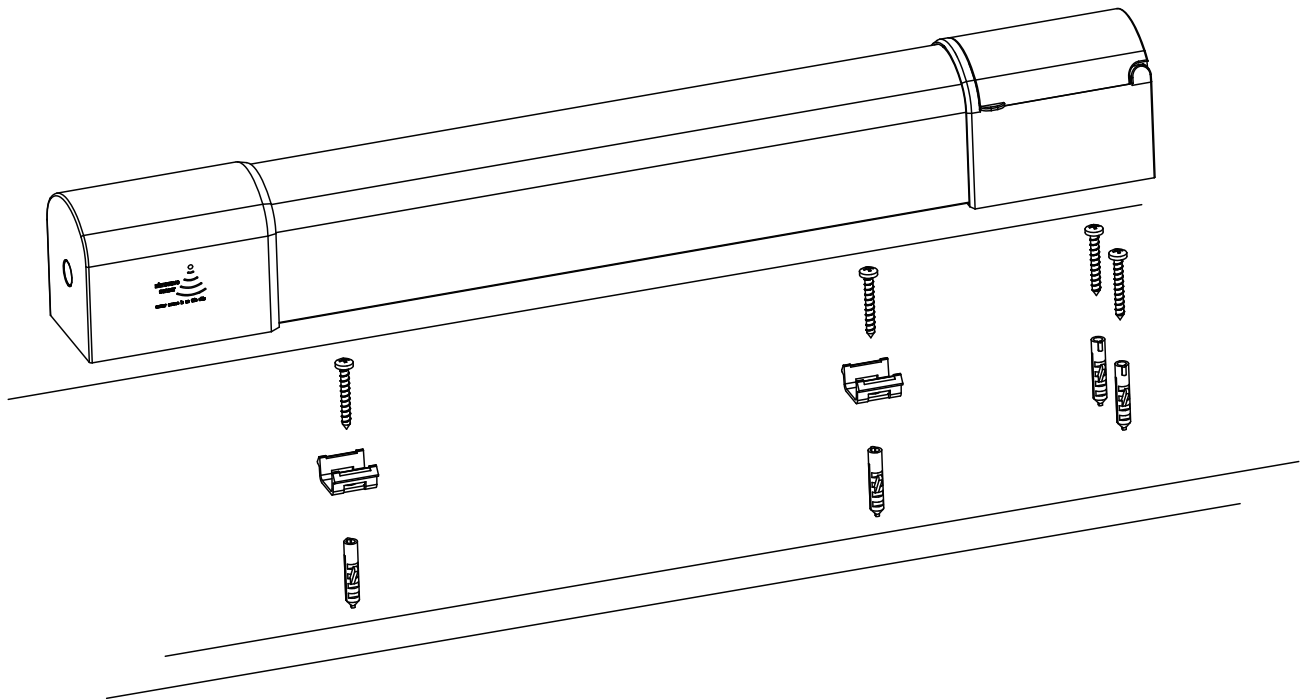

Socket (Max. 2000W)

Installation information 1:

Wiring diagram:

First: open the waterproof box cover.

Second: the wire go through the waterproof cover.

Third: screw the wire into the terminal.

Fourth: the waterproof cover assembly in place.

制作要求：

材质：80g双胶纸

印刷：单色黑色印刷，灰色#eeeeee

尺寸：210*285mm A4正反面

料号：

***Installation Notice:**

- 1) Can not install in circumstance with strong EMI;
- 2) Avoid the continuous moving objects within detecting scope;
- 3) The detecting range can get through the concrete wall, please take usage environment into consideration when fix the light.