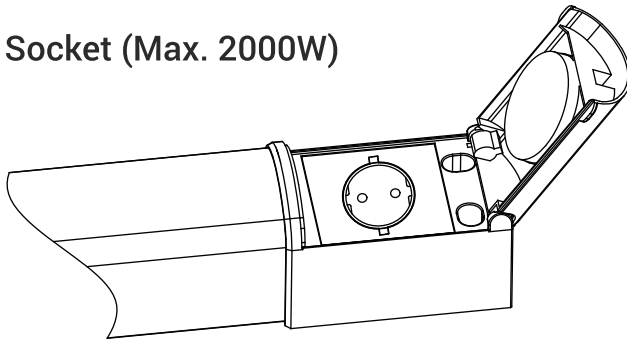

PLUTO SENSOR Series

Product size:

Functional introduction:

*Features:

- 1)The light will be switched on when you get into detecting range, and time delay is 60 seconds (the time won't be extended even you're detected again during this 60seconds);
- 2)At the height of 3 meters, The detecting range is 1-4.5 meters (under circumstance without EMI), Operating temperature:-20°C to 45°C

Socket (Max. 2000W)

Installation information 1:

Wiring diagram:

First: open the waterproof box cover.

Second: the wire go through the waterproof cover.

Third: screw the wire into the terminal.

Fourth: the waterproof cover assembly in place.