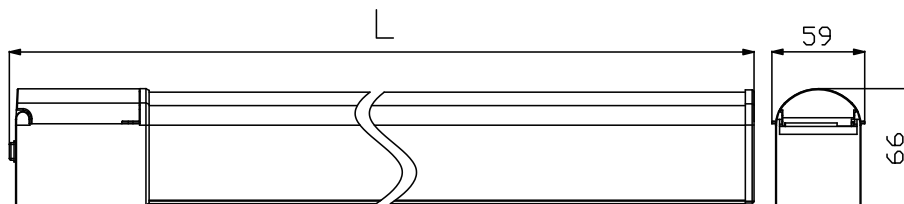

Product size: