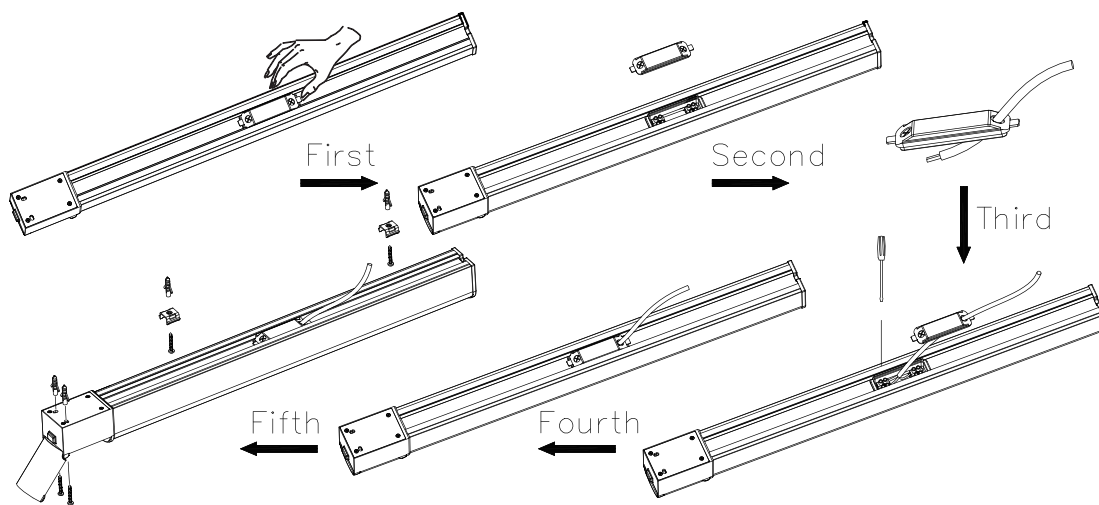

PLUTO SENSOR Series

Product size:

Functional introduction:

*Features:

- 1)The light will be switched on when you get into detecting range, and time delay is 60 seconds (the time won't be extended even you're detected again during this 60seconds);
- 2)At the height of 3 meters, The detecting range is 1-4.5 meters (under circumstance without EMI), Operating temperature:-20°C to 45°C

Socket (Max. 2000W)

Installation information 1:

Wiring diagram:

First: open the waterproof box cover.

Second: the wire go through the waterproof cover.

Third: screw the wire into the terminal.

Fourth: the waterproof cover assembly in place.