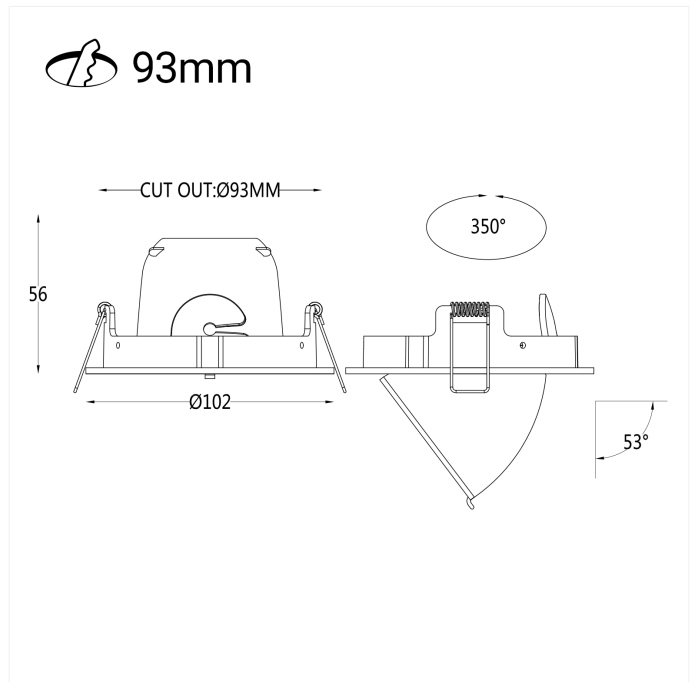

# Sargas Rotatable

Sargas is an indoor downlight that can be tilted 53° and rotated 350° so you can point the light where you need it. This makes the downlight suitable for pitched roof, but also for flat ceilings to light up a wall, paintings or details you want to highlight. Comes with phase-cut driver with QuickConnect for easy installation. Cut-out Ø93mm.

## VERSIONS

Art.No	Effect [W]	Cold Lumen [lm]	Lumen Output [lm]	CCT [K]	Beam Angle [°]	Lens Difuser	CRI [>]	Color	Light Control	Connection
29927-36-3	8	600		2700	36°	Clear	90	White	Phase-Cut	QuickConnect
29927-36-2	8	600		2700	36°	Clear	90	Black	Phase-Cut	QuickConnect