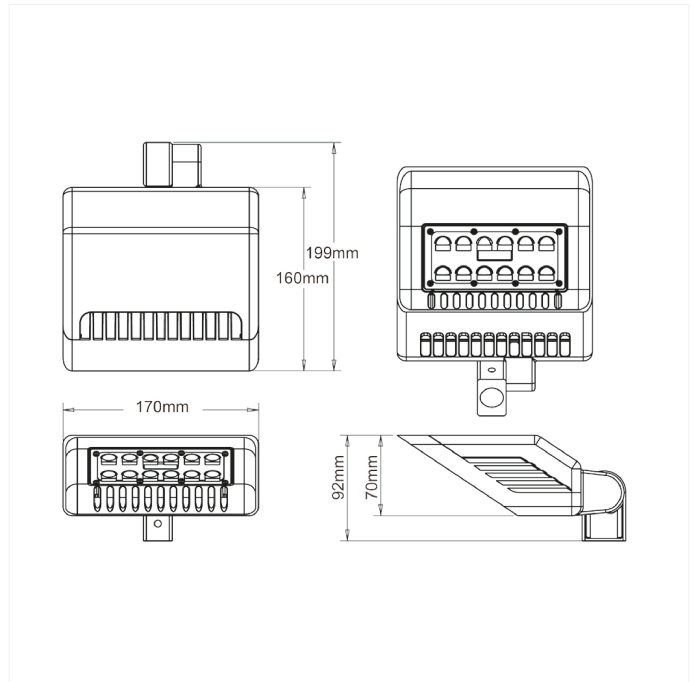

# Sign Today

Sign Today Signage Lighting with LED at a very favorable price. Switching to LED-based signage illumination eliminates the constant work of changing of light bulb. Sign Today comes with a 150x60 degree beam angle. This gives a uniform light of 3.5 meters wide.. The luminaire is manufactured in die cast aluminum. Sign Today has built-in LED driver and comes with 1m cable.

50cm stick or wall bracket must be ordered separately. See accessories for options.