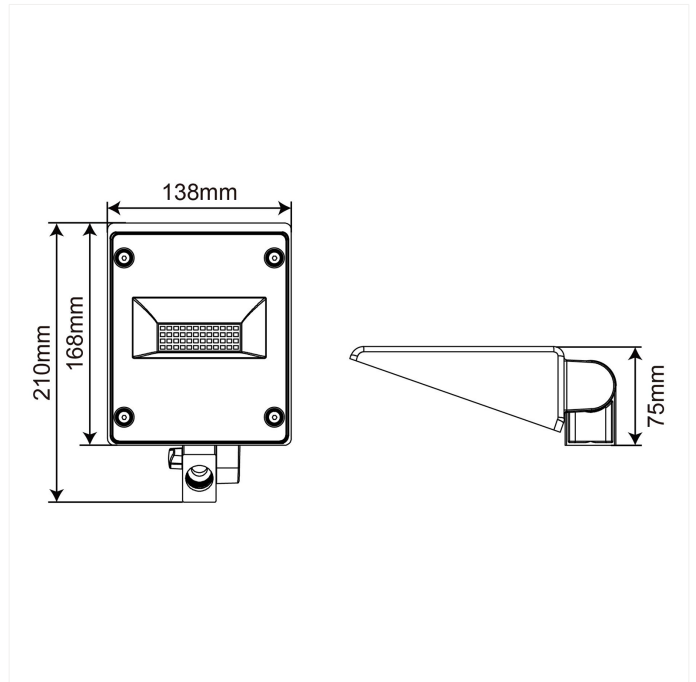

PRODUCT FAMILY SHEET

Sign Today Mini

Sign Today Mini

Sign Today Mini comes with a 105x90° beam angle. The luminaire is manufactured in die cast aluminum. Sign Today has built-in LED driver and comes with 1m cable.

50cm stick or wall bracket must be ordered separately. See accessories for options.

VERSIONS

Art.No	Effect [W]	Cold Lumen [lm]	Lumen Output [lm]	CCT [K]	Beam Angle [°]	Lens Difuser	CRI [>]	Color	Light Control	Connection
2131-2	18	2600	2421	4000	105°X90°	Clear	80	Black	None	Terminal
2131-3	18	2600	2421	4000	105°X90°	Clear	80	White	None	Terminal