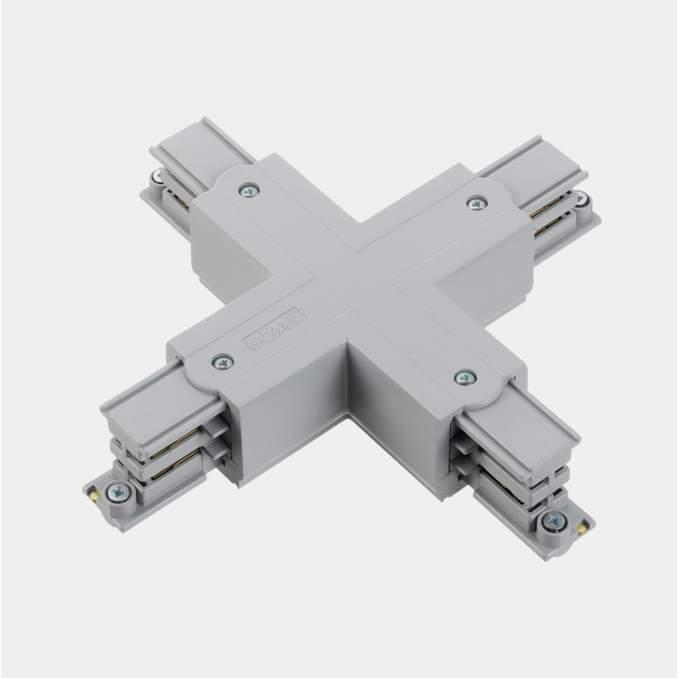

PRODUCT SHEET

Global Pro X-feed 3-circuit GR

Art. no: XTS38-1

Lighting Solutions

Global Pro X-feed 3-circuit GR

SPECIFICATIONS

Product:	X-Feed
Dimmable:	No
Color:	Grey