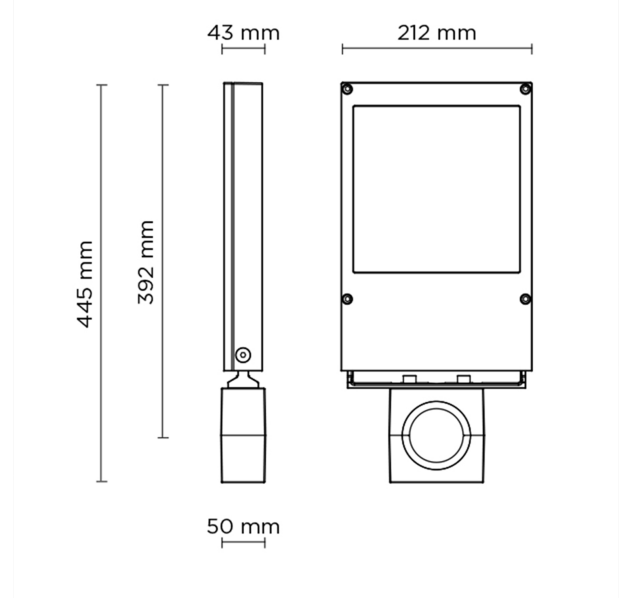

PRODUCT SHEET

Book Pole-Top Maxi 840 1x36W Ø60mm adapter RAL7016 5m cable
Art. no: 803002

Lighting Solutions

Book Pole-Top Maxi 840 1x36W Ø60mm adapter RAL7

This square pole-top mounted floodlight is designed for outdoor installation on poles with diameters of either 60 mm. Constructed from phospho-chromatised and polyester powder-coated die-cast copper-free aluminum, it ensures durability and resilience against outdoor conditions. The floodlight features tempered safety glass, a moulded silicone gasket, and stainless steel screws for added protection. Included is a versatile flange suitable for pole diameters of 60 mm or 76 mm, providing flexibility in installation. The illumination is powered by 12 or 24 CREE XP-G2 LEDs known for their efficiency and brightness. The built-in LED driver operates on 220-240V and 50-60Hz, streamlining the installation process. With an IP65 rating, this floodlight offers high-level protection against dust and water, making it ideal for diverse outdoor applications, such as lighting up parking lots, pathways, or any outdoor space requiring effective illumination.

IP65 230V 50Hz

SPECIFICATIONS

System Power [W]:	36W
CCT (Color Temperature):	4000K
CRI / Ra:	80
Dimming:	None
System Voltage [V]:	230V 50Hz
Connection:	Cable 5m
Mounting:	Mast
Color:	Dark Grey
Length [mm]:	445mm
Height [mm]:	43mm
Width [mm]:	212mm