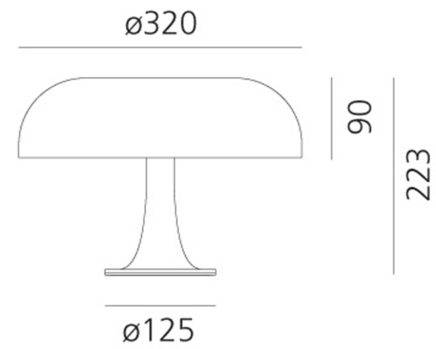

PRODUCT SHEET

Nessino 680lm 3000K White

Art. no: 0039060A

Lighting Solutions

Nessino 680lm 3000K White

Body and diffuser in polycarbonate.

SPECIFICATIONS

Lightsource Type:	Lightsource not included
Max. Power [W]:	4x20W
Socket / Cap-Base:	E14
Lumen Output:	680lm
Dimming:	Light bulb dependent
System Voltage [V]:	230V 50Hz
Connection:	Terminal
Mounting:	Table
Color:	White
Height [mm]:	223mm
Width [mm]:	320mm