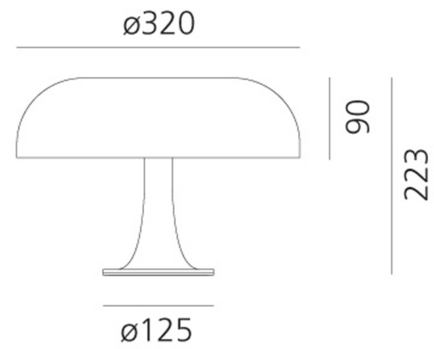

Nessino Orange

Body and diffuser in polycarbonate.

SPECIFICATIONS

Lightsource Type:	LED (replaceable)
Max. Power [W]:	4x20
Socket / Cap-Base:	E14
Lumen Output:	680lm
System Voltage [V]:	230V 50Hz
Connection:	Terminal
Mounting:	Table
Color:	Orange
Height [mm]:	223mm
Width [mm]:	320mm