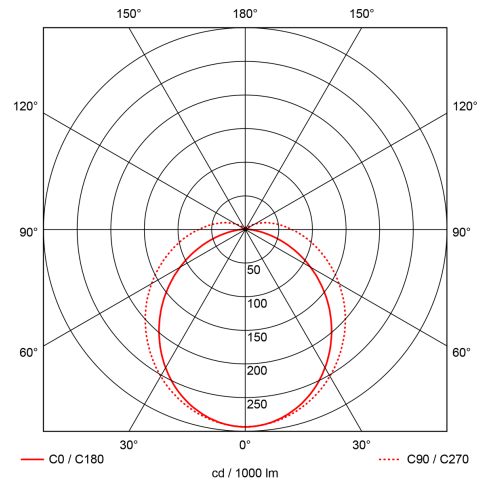

PRODUCT SHEET

Stream C

Art. no: 0452-02

Lighting Solutions

Stream C

SPECIFICATIONS

Lightsource Type:	LED (built in)
System Power [W]:	21W
CCT (Color Temperature):	4000K
CRI / Ra:	80
Lumen Output:	2580lm
Lumen LED (tc=25):	2990lm
Beam Angle:	120
Lens (Diffuser):	Opal
Dimming:	None
System Voltage [V]:	230V 50Hz
Connection:	Terminalx2
Mounting:	Surface, Suspended
Lifetime [h]:	L80B10: 100 000h
Lumen/W:	123lm/W
Through-wiring (mm2):	5x2,5
Color:	Grey
Length [mm]:	602mm
Height [mm]:	81mm
Width [mm]:	96mm

Stream C is a sealed industrial light fixture for ceiling surface mounting or pending down with wires, indoor and outdoor. The Stream is classified in accordance with IP65. The light fixture is made from robust fiber glass and is equipped with a milky white (opal) diffuser w/stripe. The Stream is prepared for cable 5×2,5mm² wiring through for an efficient installation.