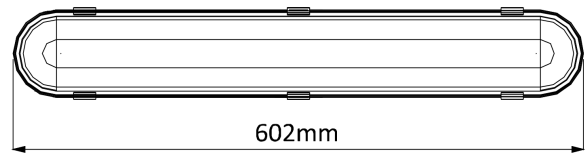

PRODUCT SHEET

Stream C

Art. no: 0452-02

Lighting Solutions

Stream C

SPECIFICATIONS

Lightsource Type:	LED (built in)
System Power [W]:	21W
CCT (Color Temperature):	4000K
CRI / Ra:	80
Lumen Output:	2580lm
Lumen LED (tc=25):	2990lm
Beam Angle:	120
Lens (Diffuser):	Opal
Dimming:	None
System Voltage [V]:	230V 50Hz
Connection:	Terminalx2
Mounting:	Surface, Suspended
Lifetime [h]:	L80B10: 100 000h
Lumen/W:	123lm/W
Through-wiring (mm2):	5x2,5
Color:	Grey
Length [mm]:	602mm
Height [mm]:	81mm
Width [mm]:	96mm

Stream C is a sealed industrial light fixture for ceiling surface mounting or pending down with wires, indoor and outdoor. The Stream is classified in accordance with IP65. The light fixture is made from robust fiber glass and is equipped with a milky white (opal) diffuser w/stripe. The Stream is prepared for cable 5×2,5mm² wiring through for an efficient installation.