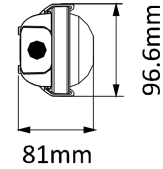

PRODUCT SHEET

Stream C

Art. no: 0452-02

Lighting Solutions

Stream C

SPECIFICATIONS

Lightsource Type:	LED (built in)
System Power [W]:	21W
CCT (Color Temperature):	4000K
CRI / Ra:	80
Lumen Output:	2580lm
Lumen LED (tc=25):	2990lm
Beam Angle:	120
Lens (Diffuser):	Opal
Dimming:	None
System Voltage [V]:	230V 50Hz
Connection:	Terminalx2
Mounting:	Surface, Suspended
Lifetime [h]:	L80B10: 100 000h
Lumen/W:	123lm/W
Through-wiring (mm2):	5x2,5
Color:	Grey
Length [mm]:	602mm
Height [mm]:	81mm
Width [mm]:	96mm

Stream C is a sealed industrial light fixture for ceiling surface mounting or pending down with wires, indoor and outdoor. The Stream is classified in accordance with IP65. The light fixture is made from robust fiber glass and is equipped with a milky white (opal) diffuser w/stripe. The Stream is prepared for cable 5×2,5mm² wiring through for an efficient installation.