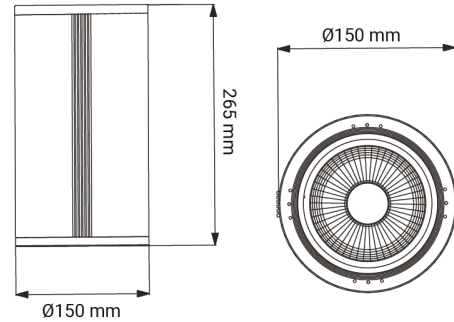

FDV SPEC SHEET

Silla 3800lm 830 30° 29W IP65 GR 3m cable

Art. no: 08020-5-30-1

Lighting Solutions

Silla 3800lm 830 30° 29W IP65 GR 3m cable

Art. no: 08020-5-30-1

LIGHT TECHNICAL

Lightsource Type:	LED (built in)
Lumen Output:	3128
Beam Angle:	30°
CCT (Color Temperature):	3000
CRI / Ra:	80
Color Code:	830
Lens (Diffuser):	Clear

MOUNTING / CONNECTION

Connection:	Cable 3m
Mounting:	Surface, Ceiling

PRODUCT

Ingress Protection:	IP65
Lifetime [h]:	L80B10: 50.000
Color:	Grey
Height [mm]:	265
Width [mm]:	150

ELECTRICAL DATA

Dimming:	None
System Power [W]:	29
System Voltage [V]:	230V 50Hz
Protection Class:	1