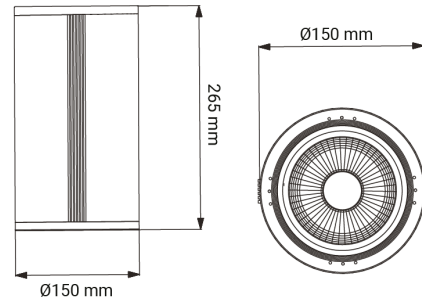

PRODUCT SHEET

Silla 3800lm 830 30° 29W IP65 GR 3m cable

Art. no: 08020-5-30-1

Lighting Solutions

Silla 3800lm 830 30° 29W IP65 GR 3m cable

SPECIFICATIONS

Lightsource Type:	LED (built in)
System Power [W]:	29W
CCT (Color Temperature):	3000K
CRI / Ra:	80
Lumen Output:	3128lm
Beam Angle:	30°
Lens (Diffuser):	Clear
Dimming:	None
System Voltage [V]:	230V 50Hz
Connection:	Cable 3m
Mounting:	Surface, Ceiling
Lifetime [h]:	L80B10: 50.000h
Lumen/W:	123lm/W
Color:	Grey
Height [mm]:	265mm
Width [mm]:	150mm

Silla is a LED spotlight for surface ceiling mounting. The luminaire is supplied with a 3 meter long connection cable. Silla has an IP65 classification which guarantees that it can withstand the elements very well and is therefore very well suited for outdoor installations