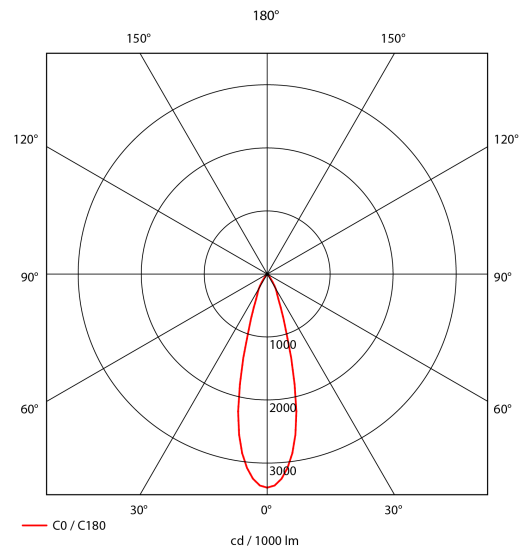

PRODUCT SHEET

Silla 3800lm 830 30° 29W IP65 GR 3m cable

Art. no: 08020-5-30-1

Lighting Solutions

Silla 3800lm 830 30° 29W IP65 GR 3m cable

SPECIFICATIONS

Lightsource Type:	LED (built in)
System Power [W]:	29W
CCT (Color Temperature):	3000K
CRI / Ra:	80
Lumen Output:	3128lm
Beam Angle:	30°
Lens (Diffuser):	Clear
Dimming:	None
System Voltage [V]:	230V 50Hz
Connection:	Cable 3m
Mounting:	Surface, Ceiling
Lifetime [h]:	L80B10: 50.000h
Lumen/W:	123lm/W
Color:	Grey
Height [mm]:	265mm
Width [mm]:	150mm

Silla is a LED spotlight for surface ceiling mounting. The luminaire is supplied with a 3 meter long connection cable. Silla has an IP65 classification which guarantees that it can withstand the elements very well and is therefore very well suited for outdoor installations