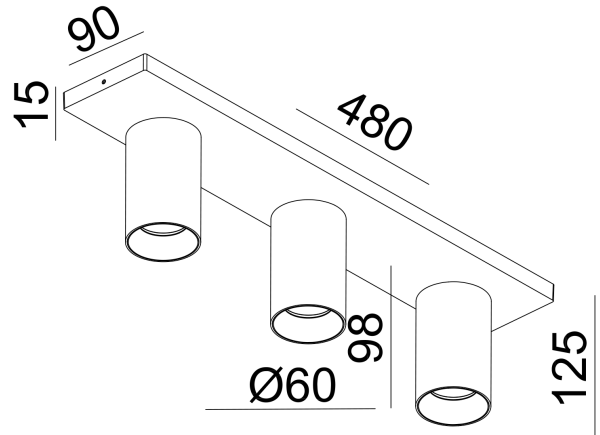

PRODUCT SHEET

Tania Mini S3 3xGU10 max 7,5W led WH

Art. no: 101083-3

Lighting Solutions

Tania Mini S3 3xGU10 max 7,5W led WH

Tania Mini S3 is a small triple spotlight modern and contemporary design for surface mounting. GU10 light source not included. Gold front ring can be purchased separately.

SPECIFICATIONS

Lightsource Type:	Lightsource not included
Max. Power [W]:	3x7,5
Socket / Cap-Base:	GU10
Dimming:	Light bulb dependent
System Voltage [V]:	230V 50Hz
Connection:	Terminal
Mounting:	Surface, Ceiling
Color:	White
Length [mm]:	485mm
Height [mm]:	125mm
Width [mm]:	90mm