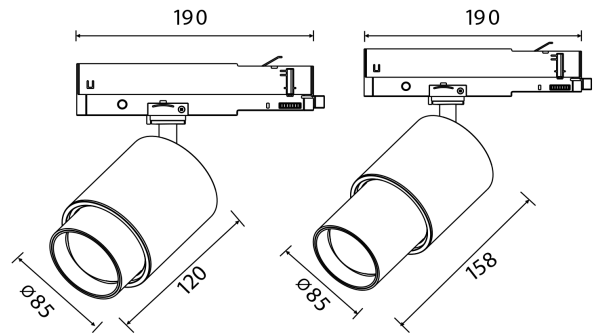

## PRODUCT SHEET

Zoom Spotlight

Art. no: 101141-660-2-ddd

Lighting Solutions

# Zoom Spotlight

The unique zoom patent makes it possible to vary the beam angle between 6 and 60 degrees making this model highly versatile. The Zoom is available in both black and white versions and is made from robust die-cast aluminum.

### SPECIFICATIONS

Lightsource Type:	LED (built in)
System Power [W]:	20W
CCT (Color Temperature):	2700K
CRI / Ra:	90
Lumen LED (tc=25):	1750lm
Beam Angle:	6-60
Lens (Diffuser):	Clear
Dimming:	DALI2
Flickerfree:	Yes
System Voltage [V]:	230V 50Hz
Connection:	Track 3-Circuit+dim
Mounting:	Track
Lifetime [h]:	L80B10: 55 000h
MacAdam (SDCM):	3
Color:	Black
Length [mm]:	158mm
Diameter [mm]:	85mm
Weight [kg]:	1kg