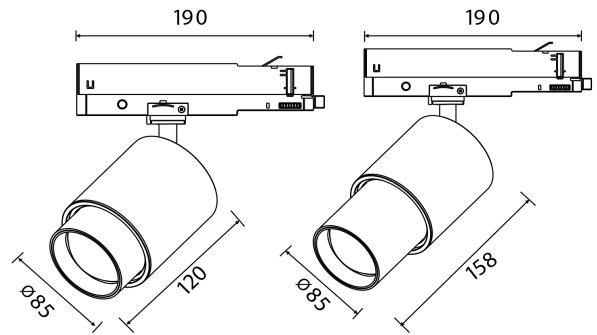

PRODUCT SHEET

Zoom Spotlight

Art. no: 101141-660-2-p

Lighting Solutions

Zoom Spotlight

The unique zoom patent makes it possible to vary the beam angle between 6 and 60 degrees making this model highly versatile. The Zoom is available in both black and white versions and is made from robust die-cast aluminum.

SPECIFICATIONS

Lightsource Type:	LED (built in)
System Power [W]:	20W
CCT (Color Temperature):	2700K
CRI / Ra:	90
Lumen LED (tc=25):	1750lm
Beam Angle:	6-60
Lens (Diffuser):	Clear
Dimming:	Phase-Cut
Flickerfree:	Yes
System Voltage [V]:	230V 50Hz
Connection:	Track 3-Circuit
Mounting:	Track
Lifetime [h]:	L80B10: 55 000h
MacAdam (SDCM):	3
Color:	Black
Length [mm]:	158mm
Diameter [mm]:	85mm
Weight [kg]:	1kg