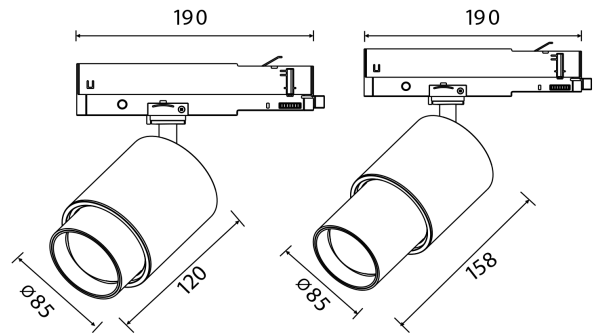

PRODUCT SHEET

Zoom Spotlight

Art. no: 101141-660-3-ddd

Lighting Solutions

Zoom Spotlight

The unique zoom patent makes it possible to vary the beam angle between 6 and 60 degrees making this model highly versatile. The Zoom is available in both black and white versions and is made from robust die-cast aluminum.

SPECIFICATIONS

Lightsource Type:	LED (built in)
System Power [W]:	20W
CCT (Color Temperature):	2700K
CRI / Ra:	90
Lumen LED (tc=25):	1750lm
Beam Angle:	6-60
Lens (Diffuser):	Clear
Dimming:	DALI2
Flickerfree:	Yes
System Voltage [V]:	230V 50Hz
Connection:	Track 3-Circuit+dim
Mounting:	Track
Lifetime [h]:	L80B10: 55 000h
MacAdam (SDCM):	3
Color:	White
Length [mm]:	158mm
Diameter [mm]:	85mm
Weight [kg]:	1kg