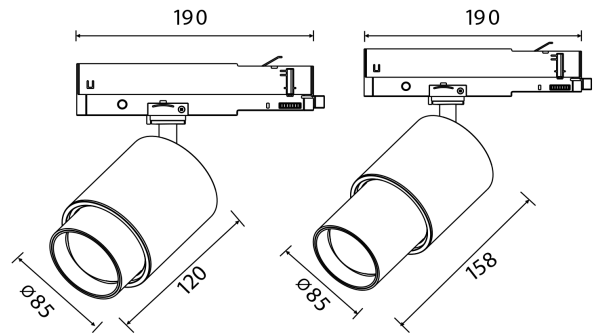

PRODUCT SHEET

Zoom Spotlight

Art. no: 101141-660-3-p

Lighting Solutions

Zoom Spotlight

The unique zoom patent makes it possible to vary the beam angle between 6 and 60 degrees making this model highly versatile. The Zoom is available in both black and white versions and is made from robust die-cast aluminum.

SPECIFICATIONS

Lightsource Type:	LED (built in)
System Power [W]:	20W
CCT (Color Temperature):	2700K
CRI / Ra:	90
Lumen LED (tc=25):	1750lm
Beam Angle:	6-60
Lens (Diffuser):	Clear
Dimming:	Phase-Cut
Flickerfree:	Yes
System Voltage [V]:	230V 50Hz
Connection:	Track 3-Circuit
Mounting:	Track
Lifetime [h]:	L80B10: 55 000h
MacAdam (SDCM):	3
Color:	White
Length [mm]:	158mm
Diameter [mm]:	85mm
Weight [kg]:	1kg