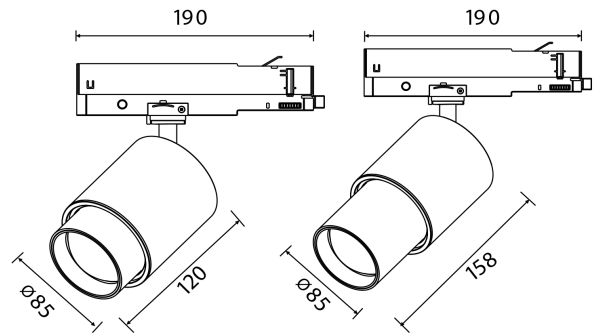

PRODUCT SHEET

Zoom Spotlight

Art. no: 101142-660-2-ddd

Lighting Solutions

Zoom Spotlight

The unique zoom patent makes it possible to vary the beam angle between 6 and 60 degrees making this model highly versatile. The Zoom is available in both black and white versions and is made from robust die-cast aluminum.

SPECIFICATIONS

Lightsource Type:	LED (built in)
System Power [W]:	20W
CCT (Color Temperature):	3000K
CRI / Ra:	90
Lumen LED (tc=25):	1850lm
Beam Angle:	6-60
Lens (Diffuser):	Clear
Dimming:	DALI2
Flickerfree:	Yes
System Voltage [V]:	230V 50Hz
Connection:	Track 3-Circuit+dim
Mounting:	Track
Lifetime [h]:	L80B10: 55 000h
MacAdam (SDCM):	3
Color:	Black
Length [mm]:	158mm
Diameter [mm]:	85mm
Weight [kg]:	1kg