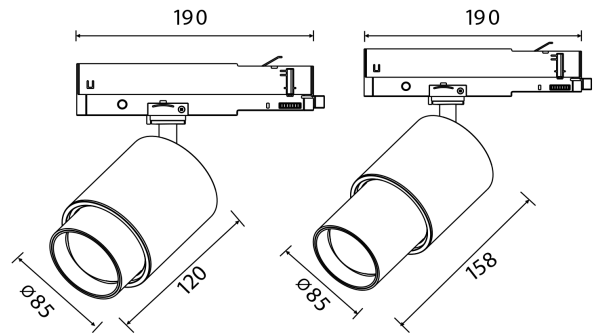

PRODUCT SHEET

Zoom Spotlight

Art. no: 101142-660-2-p

Lighting Solutions

Zoom Spotlight

The unique zoom patent makes it possible to vary the beam angle between 6 and 60 degrees making this model highly versatile. The Zoom is available in both black and white versions and is made from robust die-cast aluminum.

SPECIFICATIONS

Lightsource Type:	LED (built in)
System Power [W]:	20W
CCT (Color Temperature):	3000K
CRI / Ra:	90
Lumen LED (tc=25):	1850lm
Beam Angle:	6-60
Lens (Diffuser):	Clear
Dimming:	Phase-Cut
Flickerfree:	Yes
System Voltage [V]:	230V 50Hz
Connection:	Track 3-Circuit
Mounting:	Track
Lifetime [h]:	L80B10: 55 000h
MacAdam (SDCM):	3
Color:	Black
Length [mm]:	158mm
Diameter [mm]:	85mm
Weight [kg]:	1kg