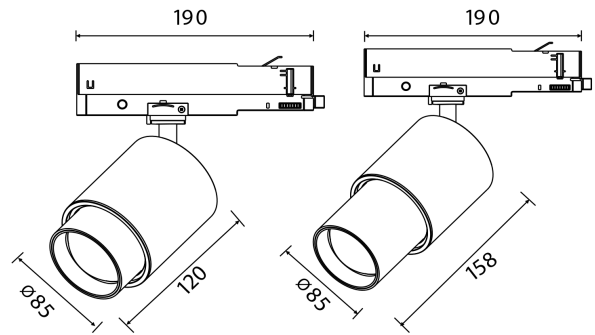

PRODUCT SHEET

Zoom Spotlight

Art. no: 101142-660-3-ddd

Lighting Solutions

Zoom Spotlight

The unique zoom patent makes it possible to vary the beam angle between 6 and 60 degrees making this model highly versatile. The Zoom is available in both black and white versions and is made from robust die-cast aluminum.

SPECIFICATIONS

| | |
|--------------------------|---------------------|
| Lightsource Type: | LED (built in) |
| System Power [W]: | 20W |
| CCT (Color Temperature): | 3000K |
| CRI / Ra: | 90 |
| Lumen LED (tc=25): | 1850lm |
| Beam Angle: | 6-60 |
| Lens (Diffuser): | Clear |
| Dimming: | DALI2 |
| Flickerfree: | Yes |
| System Voltage [V]: | 230V 50Hz |
| Connection: | Track 3-Circuit+dim |
| Mounting: | Track |
| Lifetime [h]: | L80B10: 55 000h |
| MacAdam (SDCM): | 3 |
| Color: | White |
| Length [mm]: | 158mm |
| Diameter [mm]: | 85mm |
| Weight [kg]: | 1kg |