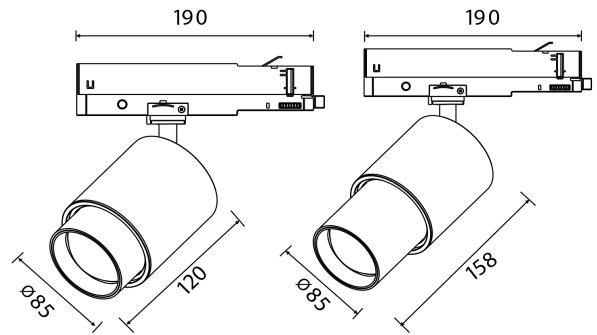

PRODUCT SHEET

Zoom Spotlight

Art. no: 101142-660-3-p

Lighting Solutions

Zoom Spotlight

The unique zoom patent makes it possible to vary the beam angle between 6 and 60 degrees making this model highly versatile. The Zoom is available in both black and white versions and is made from robust die-cast aluminum.

SPECIFICATIONS

Lightsource Type:	LED (built in)
System Power [W]:	20W
CCT (Color Temperature):	3000K
CRI / Ra:	90
Lumen LED (tc=25):	1850lm
Beam Angle:	6-60
Lens (Diffuser):	Clear
Dimming:	Phase-Cut
Flickerfree:	Yes
System Voltage [V]:	230V 50Hz
Connection:	Track 3-Circuit
Mounting:	Track
Lifetime [h]:	L80B10: 55 000h
MacAdam (SDCM):	3
Color:	White
Length [mm]:	158mm
Diameter [mm]:	85mm
Weight [kg]:	1kg