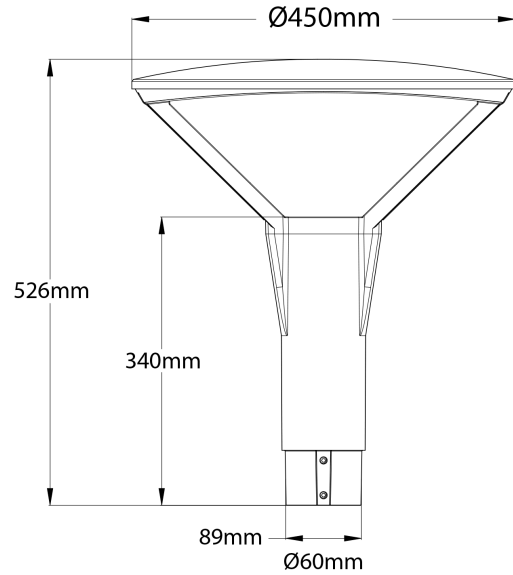

PRODUCT SHEET

Theros

Art. no: 101195-01-1

Lighting Solutions

Theros

SPECIFICATIONS

| | |
|--------------------------|------------------|
| System Power [W]: | 31W |
| CCT (Color Temperature): | 4000K |
| CRI / Ra: | 80 |
| Lumen LED (tc=25): | 3900lm |
| Dimming: | None |
| System Voltage [V]: | 230V 50Hz |
| Connection: | Cable 5m |
| Mounting: | Mast |
| Lifetime [h]: | L80B10: 100 000h |
| Lumen/W: | 125lm/W |
| MacAdam (SDCM): | 3 |
| Color: | Grey |
| Height [mm]: | 526mm |
| Diameter [mm]: | 450mm |
| Weight [kg]: | 7,1kg |