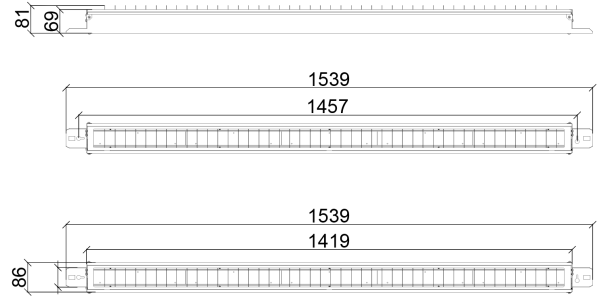

PRODUCT SHEET

Z Line Louvre

Art. no: 101240-02-3

Lighting Solutions

Z Line Louvre

SPECIFICATIONS

Lightsource Type:	LED (built in)
System Power [W]:	49W
CCT (Color Temperature):	2700K
CRI / Ra:	80
Lumen LED (tc=25):	8500lm
Beam Angle:	110°
Lens (Diffuser):	Crossblade
Dimming:	None
System Voltage [V]:	230V 50Hz
Connection:	18i3 Quick connection
Mounting:	Surface, Ceiling
Lifetime [h]:	L80B10: 100 000h
Color:	White
Length [mm]:	1539mm
Height [mm]:	86mm
Width [mm]:	92mm
Weight [kg]:	4,5kg