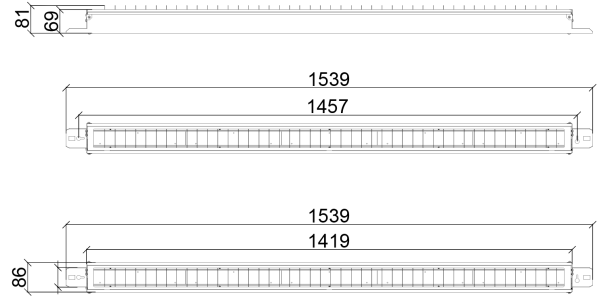

PRODUCT SHEET

Z Line Louvre

Art. no: 101240-E-02-3

Lighting Solutions

Z Line Louvre

SPECIFICATIONS

Lightsource Type:	LED (built in)
System Power [W]:	46W
CCT (Color Temperature):	2700K
CRI / Ra:	80
Lumen Output:	6470lm
Lumen LED (tc=25):	8500lm
Beam Angle:	110°
Lens (Diffuser):	Crossblade
Dimming:	None
System Voltage [V]:	230V 50Hz
Connection:	18i5 Quick connection
Mounting:	Surface, Ceiling
Lifetime [h]:	L80B10: 100 000h
Color:	White
Length [mm]:	1539mm
Height [mm]:	86mm
Width [mm]:	92mm
Weight [kg]:	4,5kg