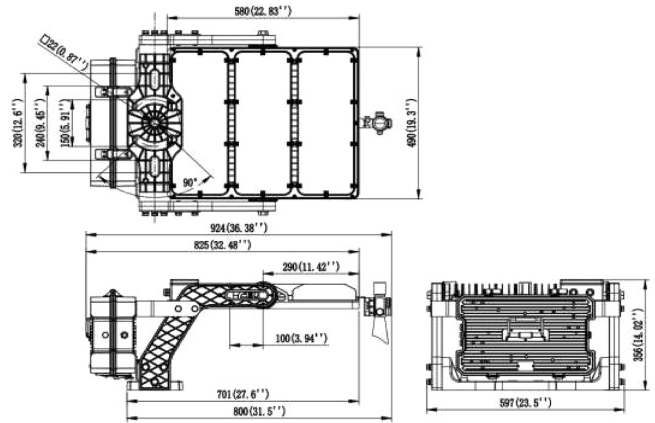

FDV SPEC SHEET

X-Flood

Art. no: 101313-13-2-BC-ddd

Lighting Solutions

X-Flood

Art. no: 101313-13-2-BC-dd

LIGHT TECHNICAL

Lightsource Type:	LED (built in)
Lumen LED (tc=25):	175200
CCT (Color Temperature):	4000
CRI / Ra:	70
Color Code:	740
Lens (Diffuser):	Lens

PRODUCT

Ingress Protection:	IP66
Impact Protection:	IK08
Operating Temperature [°C]:	-30 - 40
Lifetime [h]:	L80B10: 100 000
Color:	Black
Length [mm]:	700
Height [mm]:	510
Width [mm]:	145
Weight [kg]:	33
Housing Material :	Aluminium