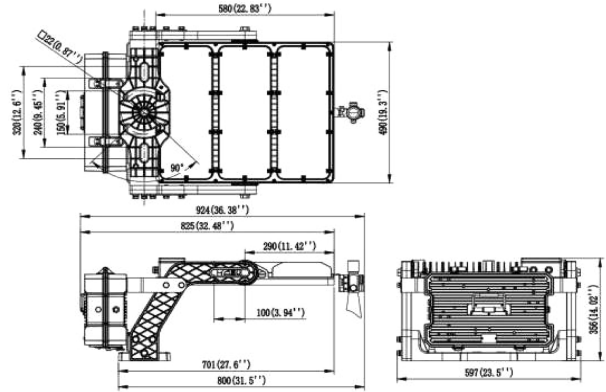

PRODUCT SHEET

X-Flood

Art. no: 101313-13-2-BC-ddd

NORLUX®

Lighting Solutions

X-Flood

X-Flood LED sports light is designed for high mounting application, such as large soccer field and plazas. This convenient and humanized design enable it fit for different requests in outdoor lighting applications and minimize glare and control the uniformity. Module could be adjusted vertically and horizontally to get the best light uniformity. 1200W 4000K with multiple optics options. Efficiency up to 140lm/W, 160lm/W, more energy saving. Provided with 20KV Build-in Surge Protection Devices Excellent anti-corrosion performance.

SPECIFICATIONS

Lightsource Type:	LED (built in)
System Power [W]:	1200W
CCT (Color Temperature):	4000K
CRI / Ra:	70
Lumen LED (tc=25):	175200lm
Lens (Diffuser):	Lens
Dimming:	DALI2
System Voltage [V]:	230V 50Hz
Connection:	Terminal
Mounting:	Wall, Mast
Lifetime [h]:	L80B10: 100 000h
Color:	Black
Length [mm]:	700mm
Height [mm]:	510mm
Width [mm]:	145mm
Weight [kg]:	33kg