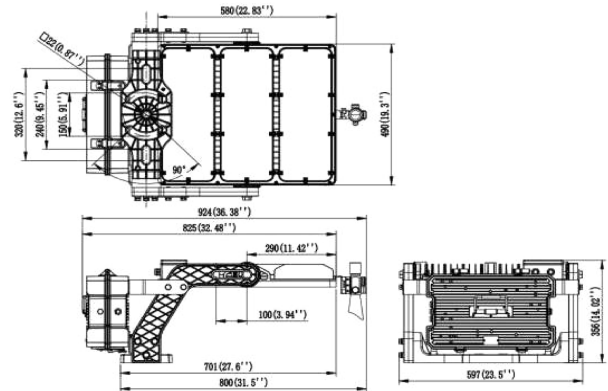

PRODUCT SHEET

X-Flood

Art. no: 101313-13-2

Lighting Solutions

X-Flood

X-Flood LED sports light is designed for high mounting application, such as large soccer field and plazas. This convenient and humanized design enable it fit for different requests in outdoor lighting applications and minimize glare and control the uniformity. Module could be adjusted vertically and horizontally to get the best light uniformity. 1200W 4000K with multiple optics options. Efficiency up to 140lm/W, 160lm/W, more energy saving. Provided with 20KV Build-in Surge Protection Devices Excellent anti-corrosion performance.

SPECIFICATIONS

Lightsource Type:	LED (built in)
System Power [W]:	1200W
CCT (Color Temperature):	4000K
CRI / Ra:	70
Lumen LED (tc=25):	175200lm
Lens (Diffuser):	Lens
Dimming:	None
System Voltage [V]:	230V 50Hz
Connection:	Terminal
Mounting:	Wall, Mast
Lifetime [h]:	L80B10: 100 000h
Color:	Black
Length [mm]:	700mm
Height [mm]:	510mm
Width [mm]:	145mm
Weight [kg]:	33kg