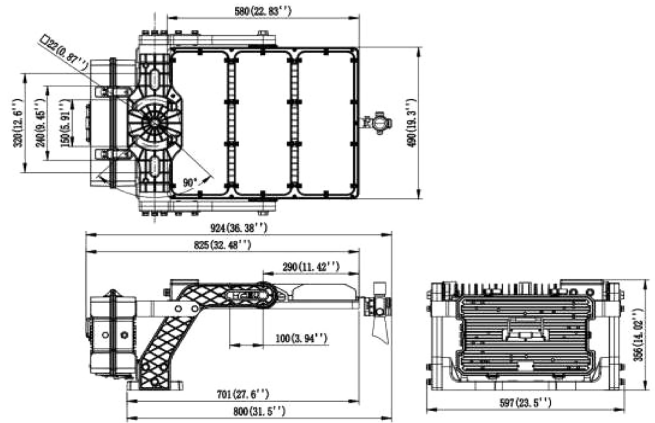

FDV SPEC SHEET

X-Flood

Art. no: 101313-14-2-BC-ddd

Lighting Solutions

X-Flood

Art. no: 101313-14-2-BC-dd

LIGHT TECHNICAL

Lightsource Type:	LED (built in)
Lumen LED (tc=25):	175200
CCT (Color Temperature):	4000
CRI / Ra:	70
Color Code:	740
Lens (Diffuser):	Lens

PRODUCT

Ingress Protection:	IP66
Impact Protection:	IK08
Operating Temperature [°C]:	-30 - 40
Lifetime [h]:	L80B10: 100 000
Color:	Black
Length [mm]:	700
Height [mm]:	510
Width [mm]:	145
Weight [kg]:	33
Housing Material :	Aluminium