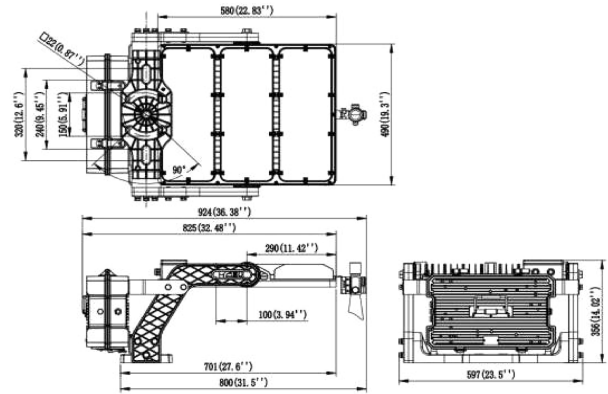

PRODUCT SHEET

X-Flood

Art. no: 101313-14-2-BC-ddd

NORLUX®

Lighting Solutions

X-Flood

X-Flood LED sports light is designed for high mounting application, such as large soccer field and plazas. This convenient and humanized design enable it fit for different requests in outdoor lighting applications and minimize glare and control the uniformity. Module could be adjusted vertically and horizontally to get the best light uniformity. 1200W 4000K with multiple optics options. Efficiency up to 140lm/W, 160lm/W, more energy saving. Provided with 20KV Build-in Surge Protection Devices Excellent anti-corrosion performance.

SPECIFICATIONS

Lightsource Type:	LED (built in)
System Power [W]:	1200W
CCT (Color Temperature):	4000K
CRI / Ra:	70
Lumen LED (tc=25):	175200lm
Lens (Diffuser):	Lens
Dimming:	DALI2
System Voltage [V]:	230V 50Hz
Connection:	Terminal
Mounting:	Wall, Mast
Lifetime [h]:	L80B10: 100 000h
Color:	Black
Length [mm]:	700mm
Height [mm]:	510mm
Width [mm]:	145mm
Weight [kg]:	33kg