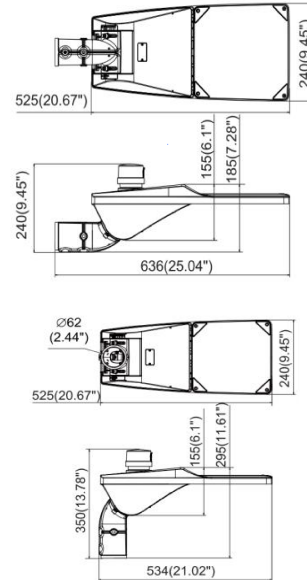

PRODUCT SHEET

Joule

Art. no: 102010-03-1

Lighting Solutions

Joule

SPECIFICATIONS

Lightsource Type:	LED (built in)
System Power [W]:	35/26/18/11W
CCT (Color Temperature):	4000K
CRI / Ra:	70
Lumen Output:	5325lm
Lumen LED (tc=25):	5800lm
Beam Angle:	P3 Assymmetric
Dimming:	None
System Voltage [V]:	230V 50Hz
Connection:	Cable 5m
Mounting:	Wall, Mast
Lifetime [h]:	L80B10: 100 000h
Lumen/W:	152lm/W
MacAdam (SDCM):	5
Color:	Grey
Length [mm]:	615mm
Height [mm]:	225mm
Width [mm]:	350mm
Weight [kg]:	6kg