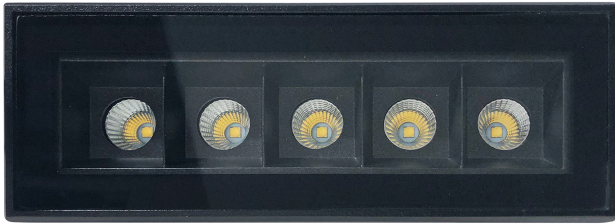

## FDV SPEC SHEET

Cold 5 Outdoor  
Art. no: 1108-30-2

 130x37mm

### LIGHT TECHNICAL

Lightsource Type:	LED (built in)
Lumen Output:	688
Lumen LED (tc=25):	1050
Beam Angle:	30°
CCT (Color Temperature):	3000
CRI / Ra:	90
Color Code:	930
MacAdam (SDCM):	2
Lens (Diffuser):	Clear

### MOUNTING / CONNECTION

Connection:	Depending on driver
Cut-out [mm]:	130x37
Mounting:	Recessed, Ceiling

### PRODUCT

To be recessed in insulation:	No
Ingress Protection:	IP65
Lifetime [h]:	L80B50: 35 000
Color:	Black
Length [mm]:	143
Height [mm]:	58
Width [mm]:	52
Weight [kg]:	0,47