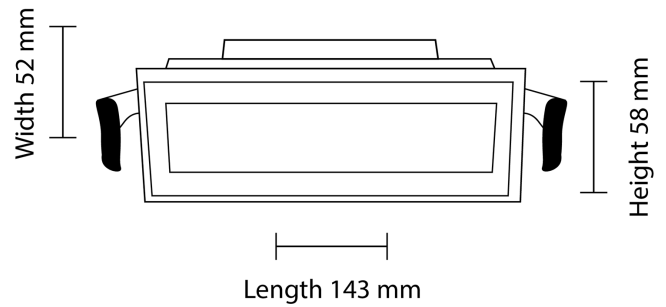

## FDV SPEC SHEET

Cold 5 Outdoor  
Art. no: 1108-30-2

 130x37mm

### LIGHT TECHNICAL

Lightsource Type:	LED (built in)
Lumen Output:	688
Lumen LED (tc=25):	1050
Beam Angle:	30°
CCT (Color Temperature):	3000
CRI / Ra:	90
Color Code:	930
MacAdam (SDCM):	2
Lens (Diffuser):	Clear

### MOUNTING / CONNECTION

Connection:	Depending on driver
Cut-out [mm]:	130x37
Mounting:	Recessed, Ceiling

### PRODUCT

To be recessed in insulation:	No
Ingress Protection:	IP65
Lifetime [h]:	L80B50: 35 000
Color:	Black
Length [mm]:	143
Height [mm]:	58
Width [mm]:	52
Weight [kg]:	0,47