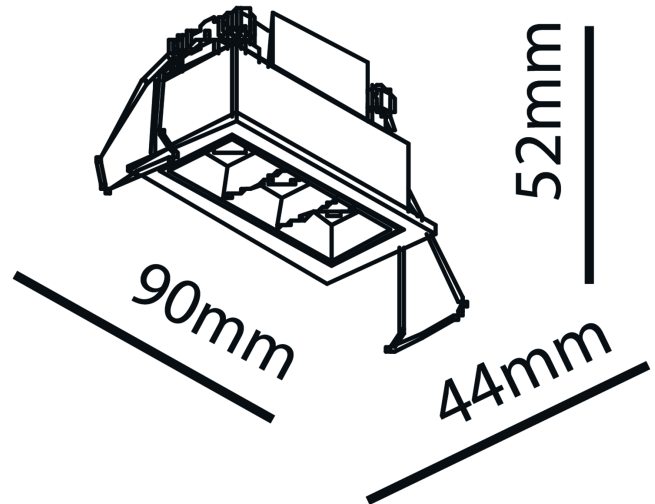

FDV SPEC SHEET

Cold 3

Art. no: 1116-30-3

Lighting Solutions

 83x36mm

Cold 3

Art. no: 1116-30-3

LIGHT TECHNICAL

Lightsource Type:	LED (built in)
Lumen Output:	500
Lumen LED (tc=25):	650
Beam Angle:	30°
CCT (Color Temperature):	2700
CRI / Ra:	90
Color Code:	927
MacAdam (SDCM):	2
Lens (Diffuser):	None

MOUNTING / CONNECTION

Connection:	Depending on driver
Cut-out [mm]:	83x36
Mounting:	Recessed, Ceiling

ELECTRICAL DATA

Dimming:	Depending on Driver
System Power [W]:	6
System Voltage [V]:	230V 50Hz
Protection Class:	3
Socket / Cap-Base:	N/A
Current Output [mA]:	700
Voltage Forward Max [V]:	9

FDV SPEC SHEET

Cold 3

Art. no: 1116-30-3

Lighting Solutions

PRODUCT

To be recessed in insulation:	No
Ingress Protection:	IP20
Lifetime [h]:	L80B10: 50.000
Color:	White
Length [mm]:	90
Height [mm]:	52
Width [mm]:	44
Weight [kg]:	0,16
Housing Material :	Aluminium
Material 2:	Mechanical installed part(Steel
Housing Material :	Aluminium
Material 2:	Mechanical installed part(Steel