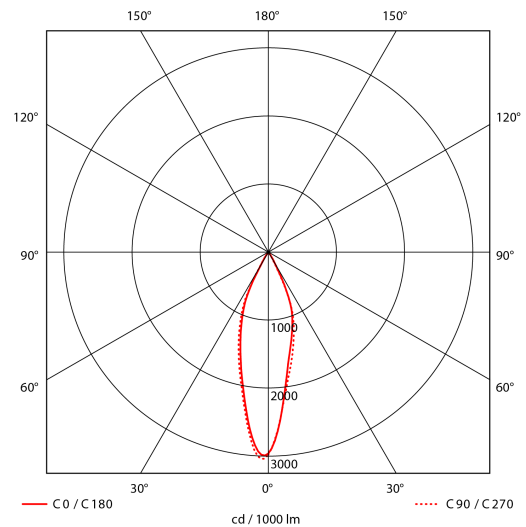

PRODUCT SHEET

Cold 3

Art. no: 1116-30-3

Lighting Solutions

Cold 3

83x36mm

SPECIFICATIONS

Lightsource Type:	LED (built in)
System Power [W]:	6W
CCT (Color Temperature):	2700K
CRI / Ra:	90
Lumen Output:	500lm
Lumen LED (tc=25):	650lm
Beam Angle:	30°
Lens (Diffuser):	None
Dimming:	Depending on Driver
System Voltage [V]:	230V 50Hz
Connection:	Depending on driver
Mounting:	Recessed, Ceiling
Cut-out [mm]:	83x36mm
Lifetime [h]:	L80B10: 50.000h
MacAdam (SDCM):	2
Color:	White
Length [mm]:	90mm
Height [mm]:	52mm
Width [mm]:	44mm
Weight [kg]:	0,16kg
To be recessed in insulation:	No