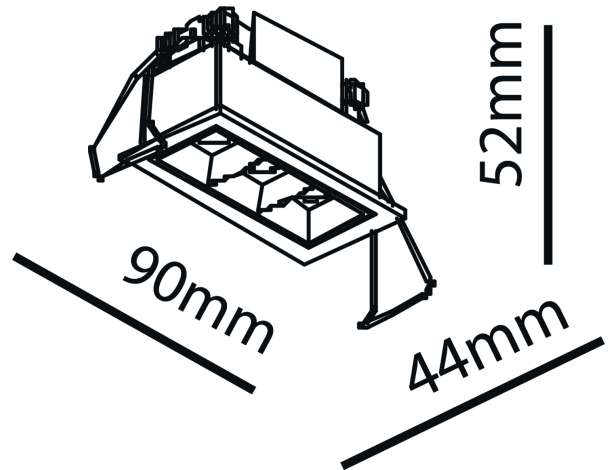

PRODUCT SHEET

Cold 3

Art. no: 1116-30-3

Lighting Solutions

Cold 3

83x36mm

SPECIFICATIONS

Lightsource Type:	LED (built in)
System Power [W]:	6W
CCT (Color Temperature):	2700K
CRI / Ra:	90
Lumen Output:	500lm
Lumen LED (tc=25):	650lm
Beam Angle:	30°
Lens (Diffuser):	None
Dimming:	Depending on Driver
System Voltage [V]:	230V 50Hz
Connection:	Depending on driver
Mounting:	Recessed, Ceiling
Cut-out [mm]:	83x36mm
Lifetime [h]:	L80B10: 50.000h
MacAdam (SDCM):	2
Color:	White
Length [mm]:	90mm
Height [mm]:	52mm
Width [mm]:	44mm
Weight [kg]:	0,16kg
To be recessed in insulation:	No