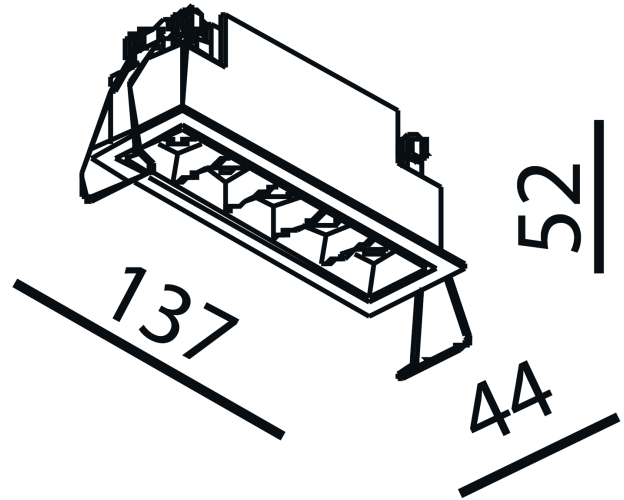

FDV SPEC SHEET

Cold 5

Art. no: 1117-30-3

Lighting Solutions

 130x36mm

Cold 5

Art. no: 1117-30-3

LIGHT TECHNICAL

Lightsource Type:	LED (built in)
Lumen Output:	805
Lumen LED (tc=25):	1050
Beam Angle:	30°
CCT (Color Temperature):	2700
CRI / Ra:	90
Color Code:	927
MacAdam (SDCM):	2
Lens (Diffuser):	None

MOUNTING / CONNECTION

Connection:	Depending on driver
Cut-out [mm]:	130x36
Mounting:	Recessed, Ceiling

ELECTRICAL DATA

Dimming:	Depending on Driver
System Power [W]:	10
System Voltage [V]:	230V 50Hz
Protection Class:	3
Socket / Cap-Base:	N/A
Current Output [mA]:	700
Voltage Forward Max [V]:	15

FDV SPEC SHEET

Cold 5

Art. no: 1117-30-3

Lighting Solutions

PRODUCT

To be recessed in insulation:	No
Ingress Protection:	IP20
Lifetime [h]:	L80B10: 100 000
Color:	White
Length [mm]:	137
Height [mm]:	52
Width [mm]:	44
Weight [kg]:	0,32
Housing Material :	Aluminium
Material 2:	Mechanical installed part(Steel
Housing Material :	Aluminium
Material 2:	Mechanical installed part(Steel