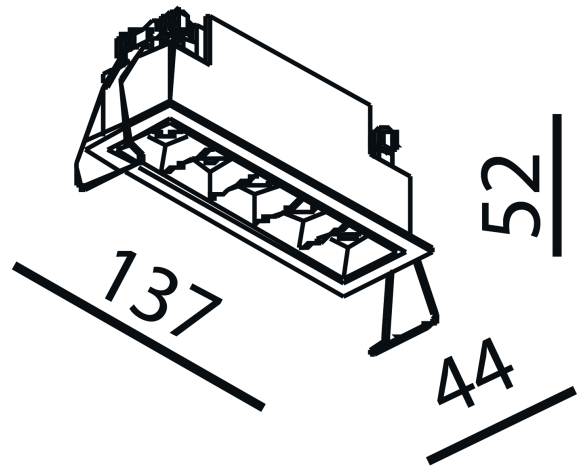

# PRODUCT SHEET

Cold 5

Art. no: 1117-30-3

Lighting Solutions

## Cold 5

130x36mm

### SPECIFICATIONS

Lightsource Type:	LED (built in)
System Power [W]:	10W
CCT (Color Temperature):	2700K
CRI / Ra:	90
Lumen Output:	805lm
Lumen LED (tc=25):	1050lm
Beam Angle:	30°
Lens (Diffuser):	None
Dimming:	Depending on Driver
System Voltage [V]:	230V 50Hz
Connection:	Depending on driver
Mounting:	Recessed, Ceiling
Cut-out [mm]:	130x36mm
Lifetime [h]:	L80B10: 100 000h
MacAdam (SDCM):	2
Color:	White
Length [mm]:	137mm
Height [mm]:	52mm
Width [mm]:	44mm
Weight [kg]:	0,32kg
To be recessed in insulation:	No