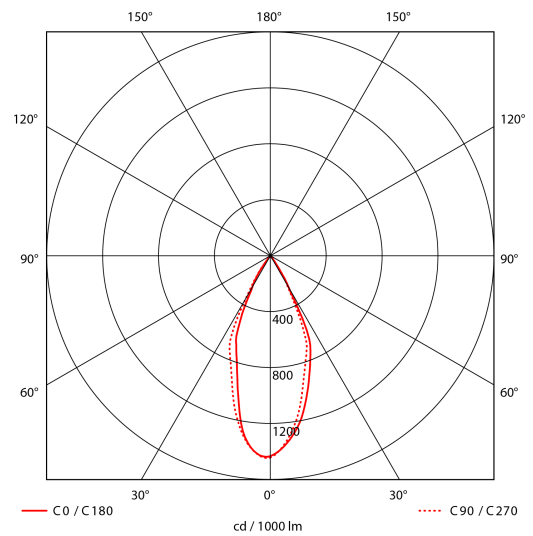

## Cold 5

130x36mm

### SPECIFICATIONS

Lightsource Type:	LED (built in)
System Power [W]:	10W
CCT (Color Temperature):	2700K
CRI / Ra:	90
Lumen Output:	805lm
Lumen LED (tc=25):	1050lm
Beam Angle:	30°
Lens (Diffuser):	None
Dimming:	Depending on Driver
System Voltage [V]:	230V 50Hz
Connection:	Depending on driver
Mounting:	Recessed, Ceiling
Cut-out [mm]:	130x36mm
Lifetime [h]:	L80B10: 100 000h
MacAdam (SDCM):	2
Color:	White
Length [mm]:	137mm
Height [mm]:	52mm
Width [mm]:	44mm
Weight [kg]:	0,32kg
To be recessed in insulation:	No