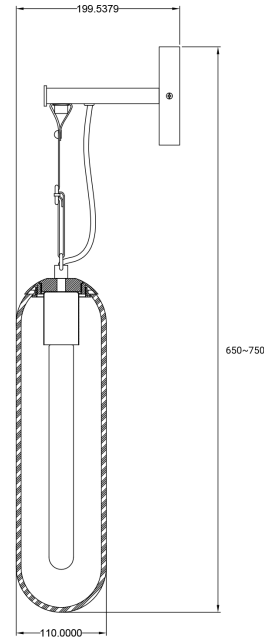

## FDV SPEC SHEET

Tubus Wall E27 max 25W Opal glass

Art. no: 119027-15

*Lighting Solutions*

# Tubus Wall E27 max 25W Opal glass

Art. no: 119027-15

### LIGHT TECHNICAL

Lightsource Type:	Lightsource not included
Socket / Cap-Base:	E27

### PRODUCT

Ingress Protection:	IP20
Color:	Opal
Length [mm]:	650
Height [mm]:	120
Width [mm]:	110
Weight [kg]:	1,46