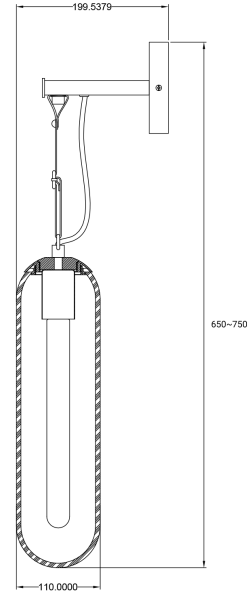

## PRODUCT SHEET

Tubus Wall E27 max 25W Opal glass

Art. no: 119027-15

Lighting Solutions

# Tubus Wall E27 max 25W Opal glass

Tubus wall mounted luminaire with opal glass. Delivered with black canopy and leather strap. Light bulb are not included.

### SPECIFICATIONS

Lightsource Type:	Lightsource not included
Max. Power [W]:	25
Socket / Cap-Base:	E27
Dimming:	Light bulb dependent
System Voltage [V]:	230V 50Hz
Mounting:	Wall
Color:	Opal
Length [mm]:	650mm
Height [mm]:	120mm
Width [mm]:	110mm
Weight [kg]:	1,46kg