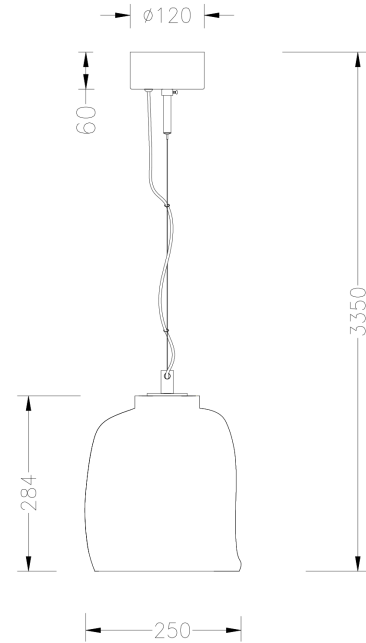

FDV SPEC SHEET

Istopio M Pendant smoked glass E27 max 40W 3m cable
Art. no: 119034-16

Lighting Solutions

Istopio M Pendant smoked glass E27 max 40W 3m cabl

Art. no: 119034-16

LIGHT TECHNICAL		ELECTRICAL DATA	
Lightsource Type:	Lightsource not included	Dimming:	Light bulb dependent
Socket / Cap-Base:	E27	Max. Power [W]:	40
MOUNTING / CONNECTION		System Voltage [V]:	230V 50Hz
Mounting:	Pendant	Protection Class:	2
PRODUCT		Socket / Cap-Base:	E27
Ingress Protection:	IP20		
Color:	Smoked		
Height [mm]:	284		
Width [mm]:	250		
Weight [kg]:	3		