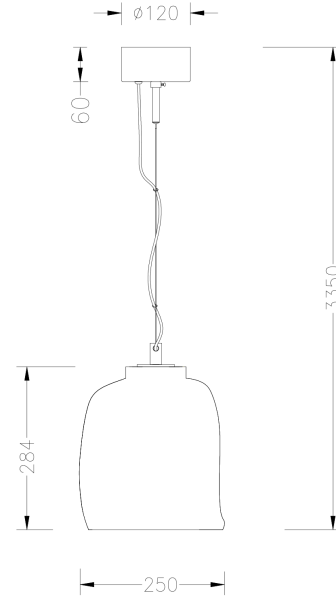

PRODUCT SHEET

Istopio M Pendant smoked glass E27 max 40W 3m cable

Art. no: 119034-16

Lighting Solutions

Istopio M Pendant smoked glass E27 max 40W 3m cabl

SPECIFICATIONS

Lightsource Type:	Lightsource not included
Max. Power [W]:	40
Socket / Cap-Base:	E27
Dimming:	Light bulb dependent
System Voltage [V]:	230V 50Hz
Mounting:	Pendant
Color:	Smoked
Height [mm]:	284mm
Width [mm]:	250mm
Weight [kg]:	3kg