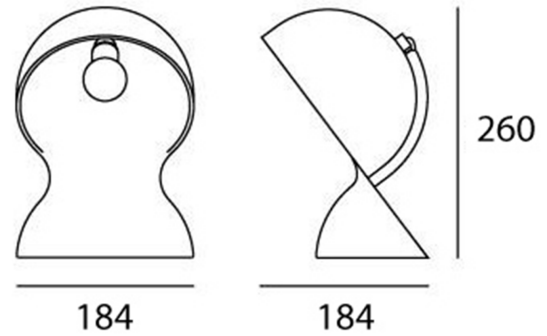

PRODUCT SHEET

Dalù White
Art. no: 1466000A

Dalù White

SPECIFICATIONS	
Lightsource Type:	Lightsource not included
Max. Power [W]:	30
Socket / Cap-Base:	E14
Dimming:	Light bulb dependent
System Voltage [V]:	230V 50Hz
Connection:	Terminal
Mounting:	Table
Color:	White
Length [mm]:	184mm
Height [mm]:	260mm
Width [mm]:	184mm