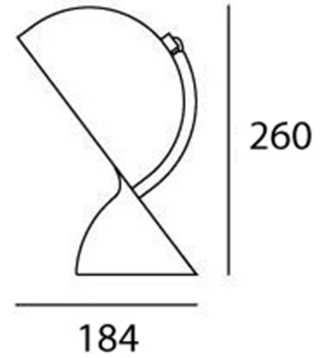

FDV SPEC SHEET

Dalù Black
Art. no: 1466030A

Dalù Black

Art. no: 1466030A

LIGHT TECHNICAL

Lightsource Type:	Lightsource not included
Socket / Cap-Base:	E14

MOUNTING / CONNECTION

Connection:	Terminal
Mounting:	Table

PRODUCT

Ingress Protection:	IP20
Color:	Black
Length [mm]:	184
Height [mm]:	260
Width [mm]:	184

ELECTRICAL DATA

Dimming:	Light bulb dependent
Max. Power [W]:	30
System Voltage [V]:	230V 50Hz
Protection Class:	2
Socket / Cap-Base:	E14