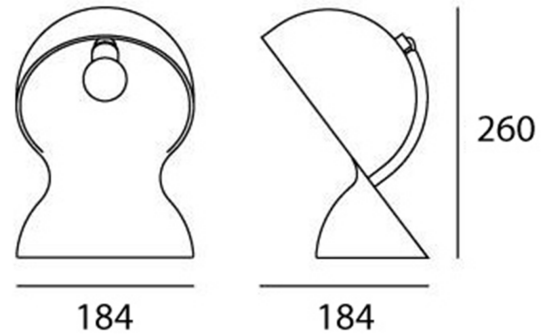

## PRODUCT SHEET

Dalù Black  
Art. no: 1466030A

# Dalù Black

SPECIFICATIONS	
Lightsource Type:	Lightsource not included
Max. Power [W]:	30
Socket / Cap-Base:	E14
Dimming:	Light bulb dependent
System Voltage [V]:	230V 50Hz
Connection:	Terminal
Mounting:	Table
Color:	Black
Length [mm]:	184mm
Height [mm]:	260mm
Width [mm]:	184mm