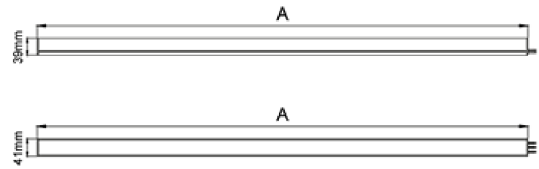

FDV SPEC SHEET

Ero Bar

Art. no: 19310-01-3

Lighting Solutions

Ero Bar

Art. no: 19310-01-3

LIGHT TECHNICAL

Lightsource Type:	LED (built in)
Lumen Output:	1625
Lumen LED (tc=25):	2500
Beam Angle:	110
CCT (Color Temperature):	3000
CRI / Ra:	80
Color Code:	830
Lens (Diffuser):	Clear

MOUNTING / CONNECTION

Connection:	Track 3-Circuit
Mounting:	Track, Ceiling

PRODUCT

Ingress Protection:	IP40
Color:	White
Length [mm]:	1135
Height [mm]:	60
Width [mm]:	41
Weight [kg]:	1,4

ELECTRICAL DATA

Dimming:	None
System Power [W]:	24
Protection Class:	1
Socket / Cap-Base:	N/A
Current Output [mA]:	125