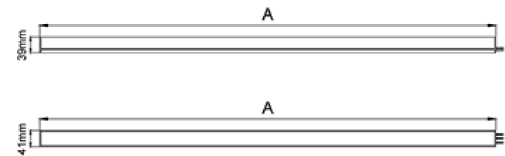

PRODUCT SHEET

Ero Bar

Art. no: 19310-01-3

Lighting Solutions

Ero Bar

SPECIFICATIONS

Lightsource Type:	LED (built in)
System Power [W]:	24W
CCT (Color Temperature):	3000K
CRI / Ra:	80
Lumen Output:	1625lm
Lumen LED (tc=25):	2500lm
Beam Angle:	110
Lens (Diffuser):	Clear
Dimming:	None
Connection:	Track 3-Circuit
Mounting:	Track, Ceiling
Color:	White
Length [mm]:	1135mm
Height [mm]:	60mm
Width [mm]:	41mm
Weight [kg]:	1,4kg