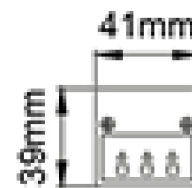

PRODUCT SHEET

Ero Bar

Art. no: 19310-01-3

Lighting Solutions

Ero Bar

SPECIFICATIONS

Lightsource Type:	LED (built in)
System Power [W]:	24W
CCT (Color Temperature):	3000K
CRI / Ra:	80
Lumen Output:	1625lm
Lumen LED (tc=25):	2500lm
Beam Angle:	110
Lens (Diffuser):	Clear
Dimming:	None
Connection:	Track 3-Circuit
Mounting:	Track, Ceiling
Color:	White
Length [mm]:	1135mm
Height [mm]:	60mm
Width [mm]:	41mm
Weight [kg]:	1,4kg